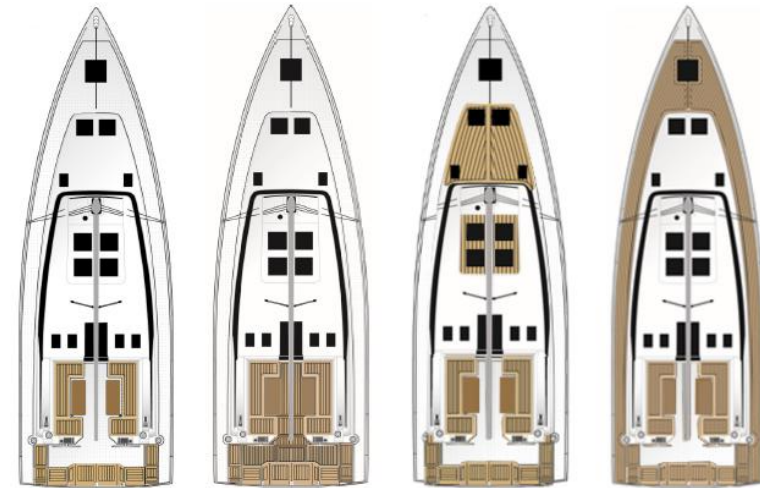

BAVARIA
YACHTS

Passion made

BAVARIA C-LINE

STYLEGUIDE

BAVARIA C-LINE STYLEGUIDE

1	C-Line Series	3
2	Hull	4
3	Steering Wheels	5
4	Deck Flooring	6
5	Cockpit	7
6	Interior Styling	9
7	Interior Upholstery	12
8	Hoods and Covers	14
9	Sails	15

GRP STEERING WHEELS, BLACK OR WHITE

Black

White

ONLY C46:

4.1 Deck Flooring

DECK WITH NON-SLIP STRUCTURE

Non-slip
Gelocoat White

On Side decks & Cockpit Floor

TEAK WOOD

ESTHEC DECK COVERING

Esthec Classic

Esthec Trend

Only available for
Northern Europe &
Canada

Available for all markets

Notes on our Teak Decking:

- Bavaria Yachts started to convert all teak decks with wood from Myanmar to plantation teak in July 2021.
- Since September 2021, all teak decks at Bavaria Yachts have been made exclusively from FSC®-certified plantation teak.
- The plantation teak used does not come from Myanmar or Asia.
- The origin is Central America. Only wood from legal sources can receive/have an FSC® certificate.
- The plantation teak supplied is selected and is comparable in quality to Myanmar teak.