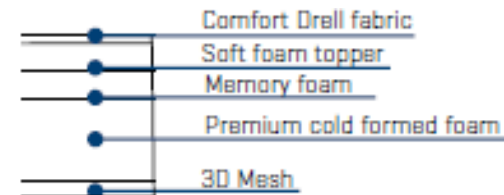

LUXURY BOX SPRING MATTRESS

Height: 14-16cm

[except C57: Mattress with feathers]